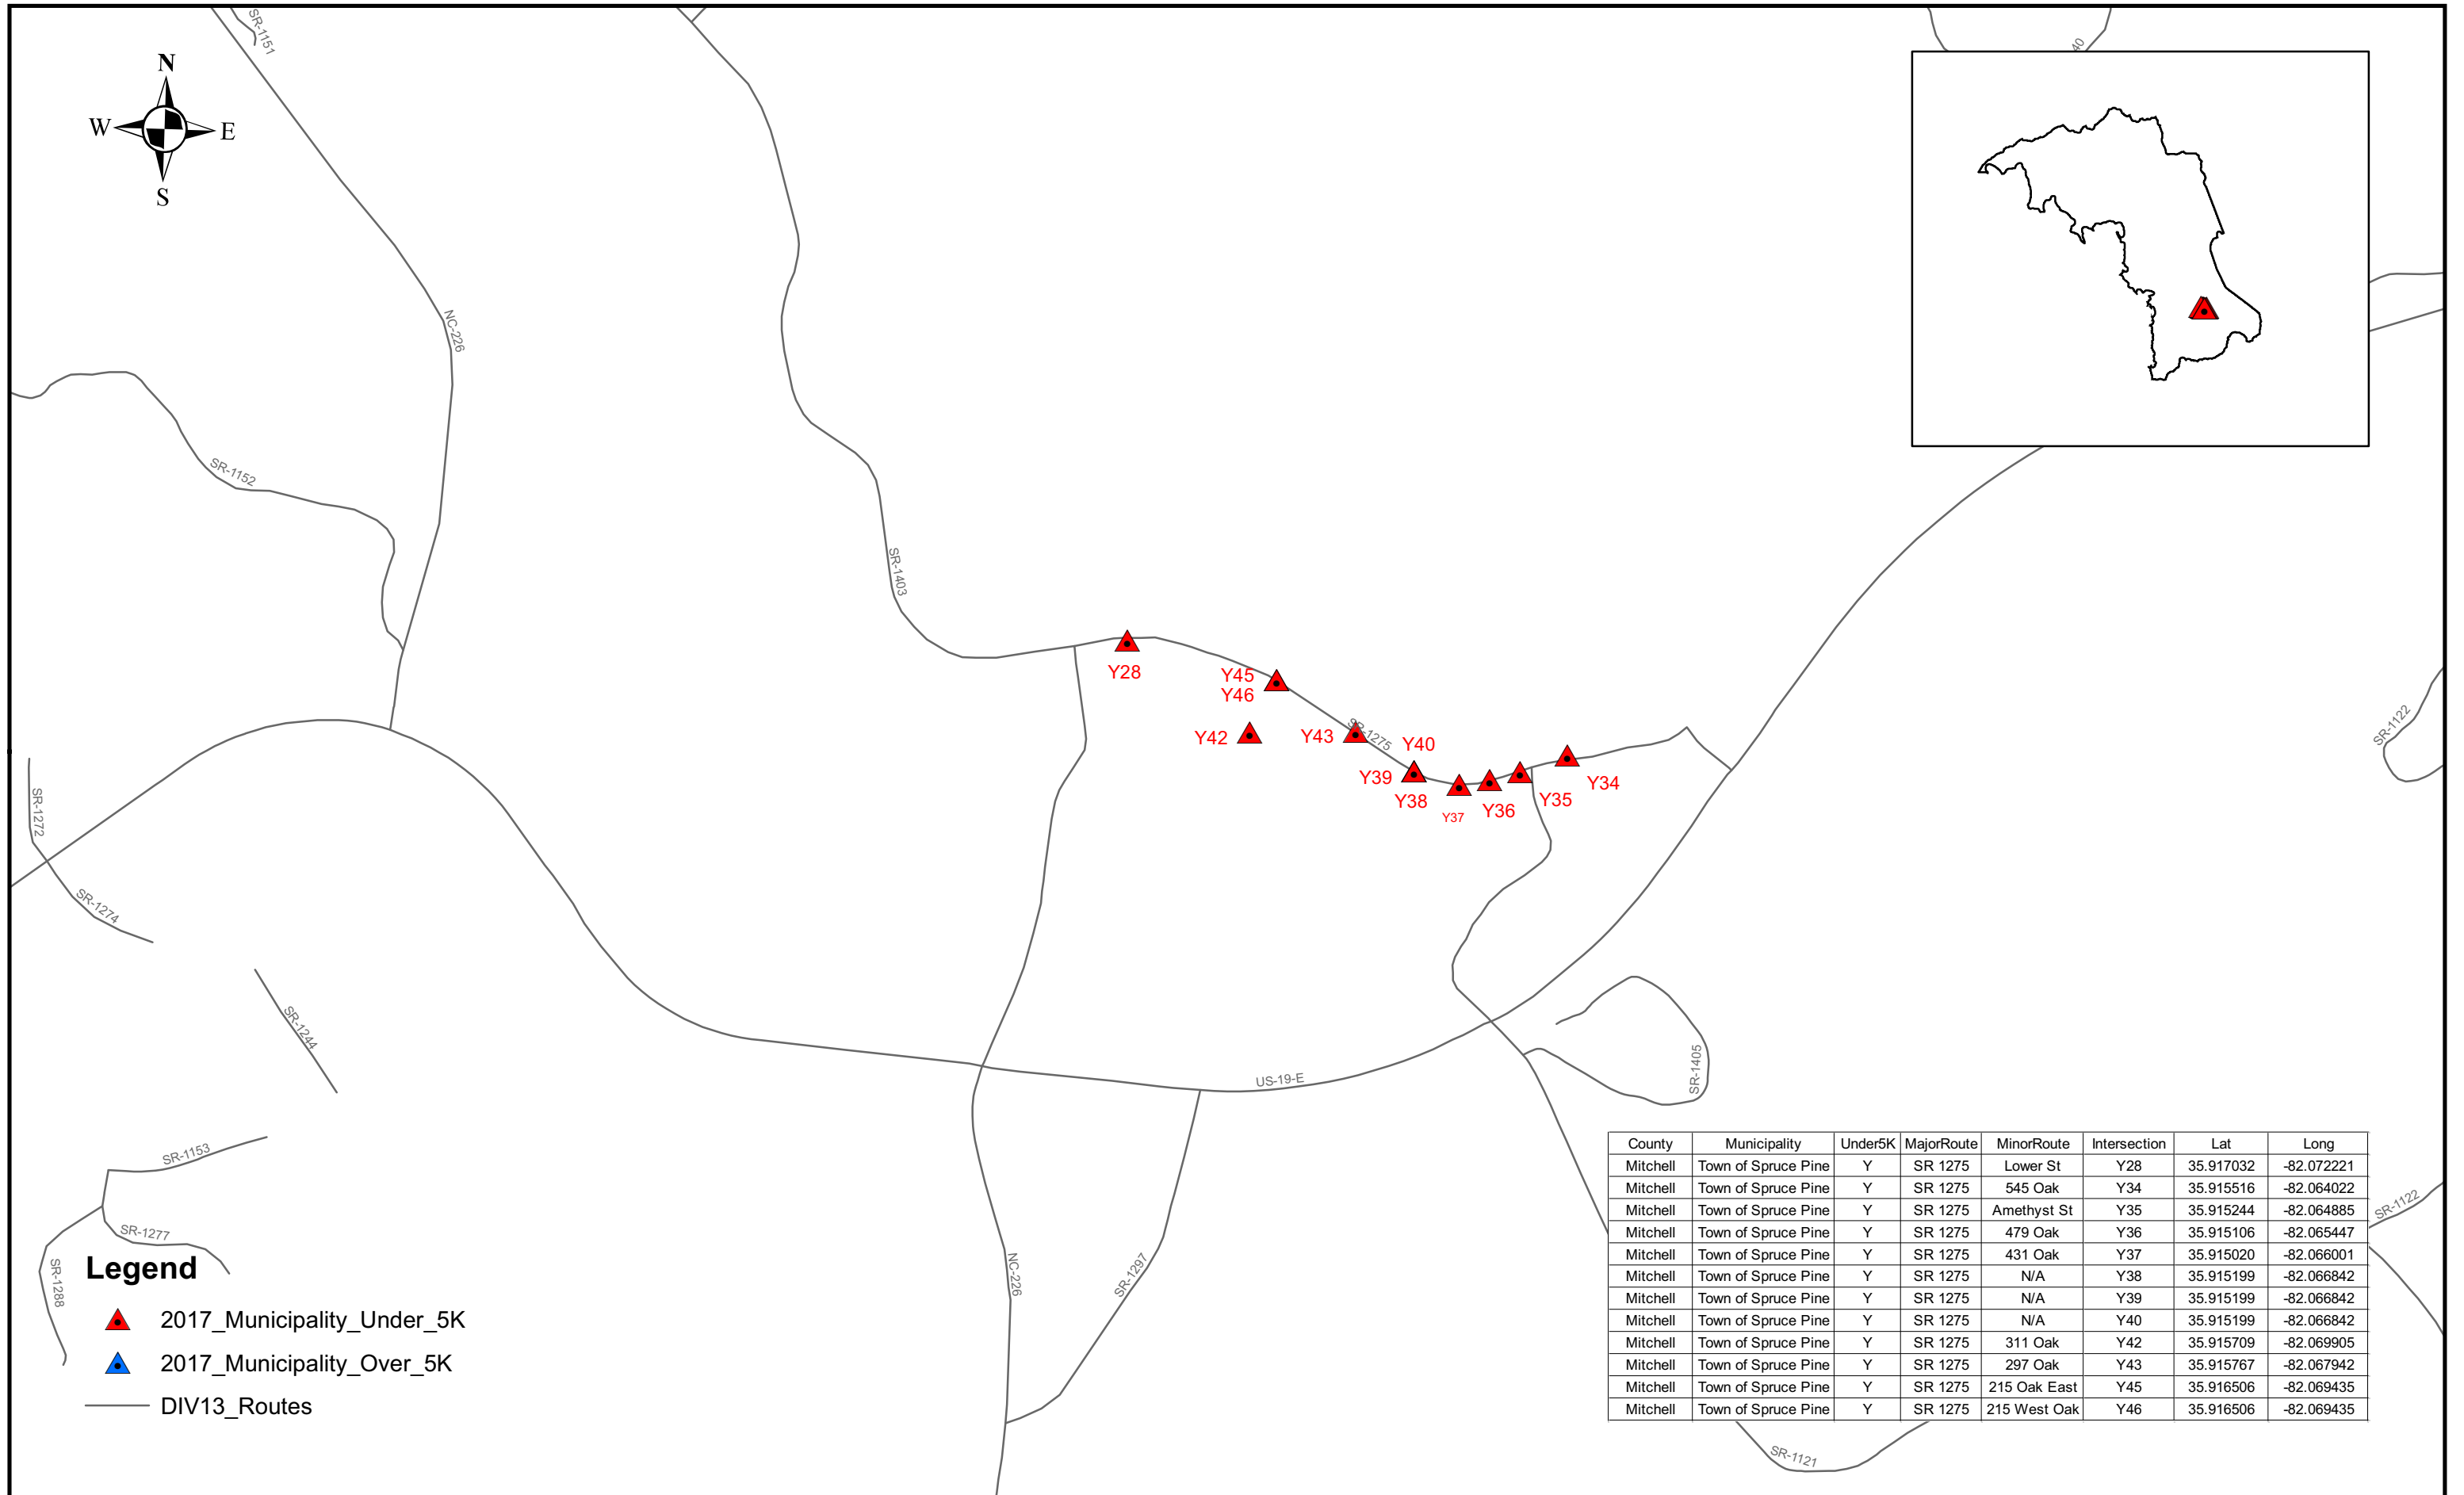

R5793C Mitchell DM00224

Legend

- ▲ 2017_Municipality_Under_5K
- ▲ 2017_Municipality_Over_5K
- DIV13_Routes

County	Municipality	Under5K	MajorRoute	MinorRoute	Intersection	Lat	Long
Mitchell	Town of Spruce Pine	Y	SR 1275	Lower St	Y28	35.917032	-82.072221
Mitchell	Town of Spruce Pine	Y	SR 1275	545 Oak	Y34	35.915516	-82.064022
Mitchell	Town of Spruce Pine	Y	SR 1275	Amethyst St	Y35	35.915244	-82.064885
Mitchell	Town of Spruce Pine	Y	SR 1275	479 Oak	Y36	35.915106	-82.065447
Mitchell	Town of Spruce Pine	Y	SR 1275	431 Oak	Y37	35.915020	-82.066001
Mitchell	Town of Spruce Pine	Y	SR 1275	N/A	Y38	35.915199	-82.066842
Mitchell	Town of Spruce Pine	Y	SR 1275	N/A	Y39	35.915199	-82.066842
Mitchell	Town of Spruce Pine	Y	SR 1275	N/A	Y40	35.915199	-82.066842
Mitchell	Town of Spruce Pine	Y	SR 1275	311 Oak	Y42	35.915709	-82.069905
Mitchell	Town of Spruce Pine	Y	SR 1275	297 Oak	Y43	35.915767	-82.067942
Mitchell	Town of Spruce Pine	Y	SR 1275	215 Oak East	Y45	35.916506	-82.069435
Mitchell	Town of Spruce Pine	Y	SR 1275	215 West Oak	Y46	35.916506	-82.069435