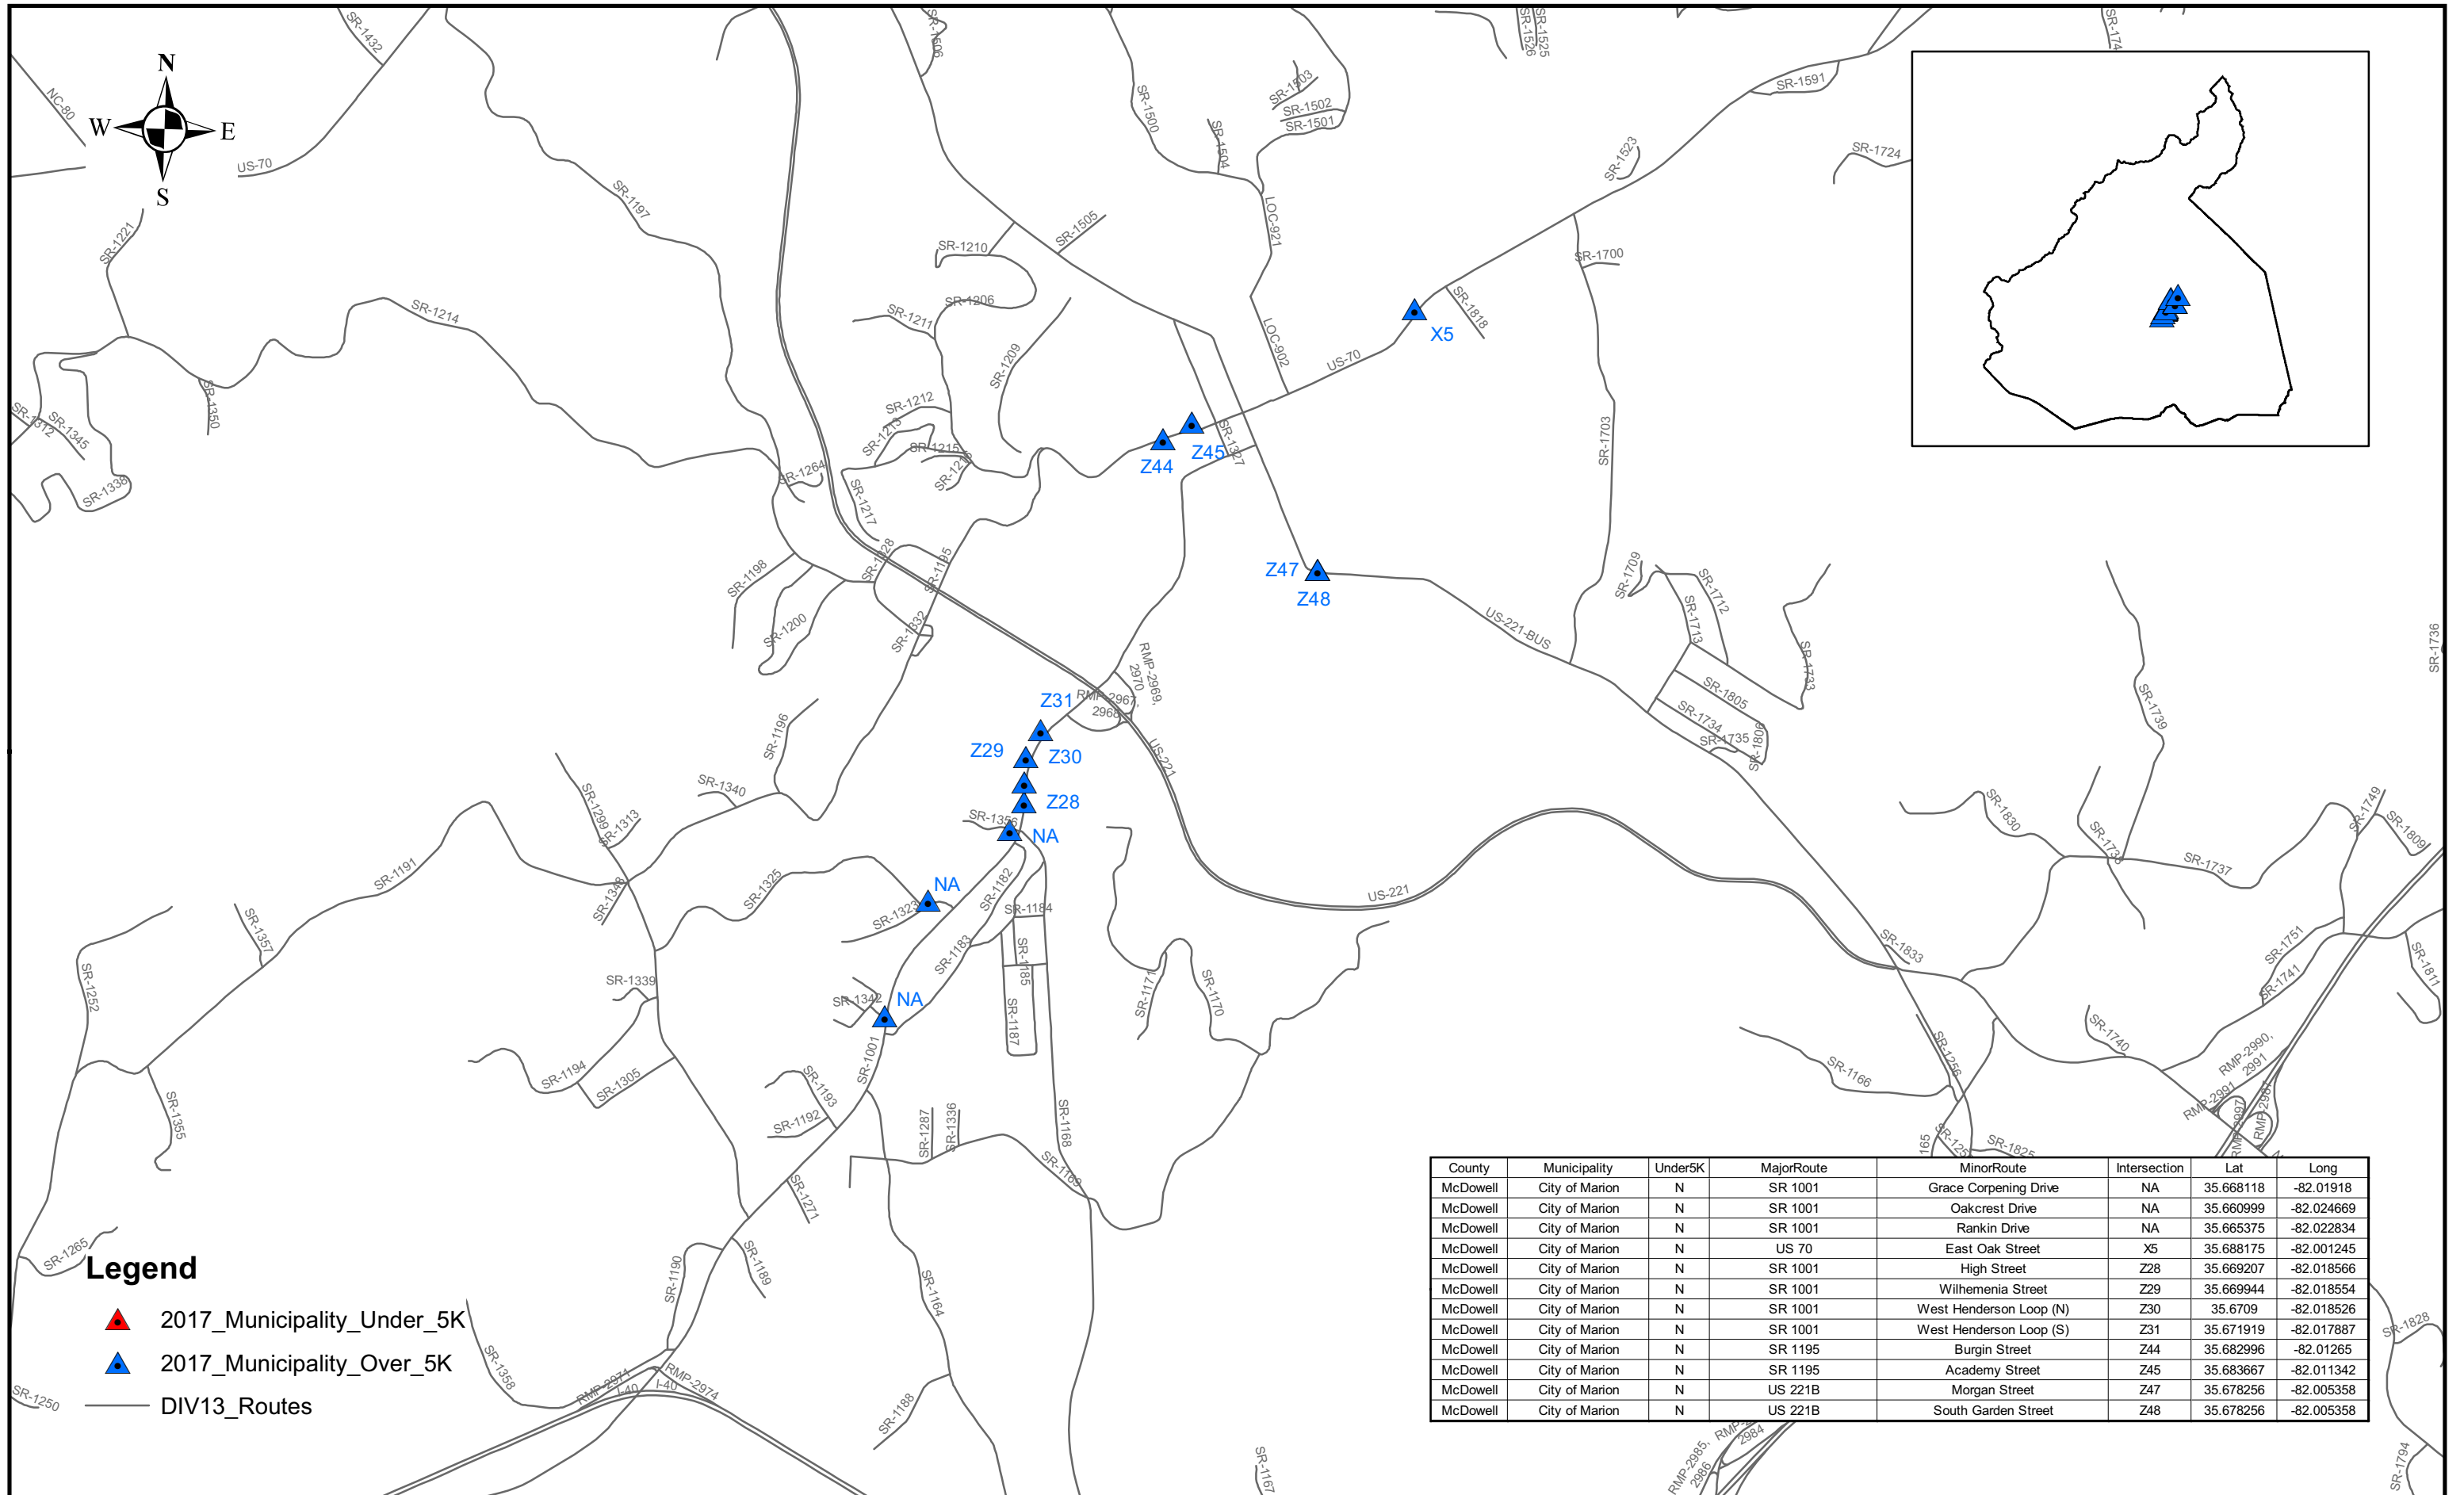

R5793C McDowell DM00224

Legend

- ▲ 2017_Municipality_Under_5K
- ▲ 2017_Municipality_Over_5K
- DIV13_Routes

County	Municipality	UnderSK	MajorRoute	MinorRoute	Intersection	Lat	Long
McDowell	City of Marion	N	SR 1001	Grace Corpening Drive	NA	35.668118	-82.01918
McDowell	City of Marion	N	SR 1001	Oakcrest Drive	NA	35.660999	-82.024669
McDowell	City of Marion	N	SR 1001	Rankin Drive	NA	35.665375	-82.022834
McDowell	City of Marion	N	US 70	East Oak Street	X5	35.688175	-82.001245
McDowell	City of Marion	N	SR 1001	High Street	Z28	35.669207	-82.018566
McDowell	City of Marion	N	SR 1001	Wilhemenia Street	Z29	35.669944	-82.018554
McDowell	City of Marion	N	SR 1001	West Henderson Loop (N)	Z30	35.6709	-82.018526
McDowell	City of Marion	N	SR 1001	West Henderson Loop (S)	Z31	35.671919	-82.017887
McDowell	City of Marion	N	SR 1195	Burgin Street	Z44	35.682996	-82.01265
McDowell	City of Marion	N	SR 1195	Academy Street	Z45	35.683667	-82.011342
McDowell	City of Marion	N	US 221B	Morgan Street	Z47	35.678256	-82.005358
McDowell	City of Marion	N	US 221B	South Garden Street	Z48	35.678256	-82.005358