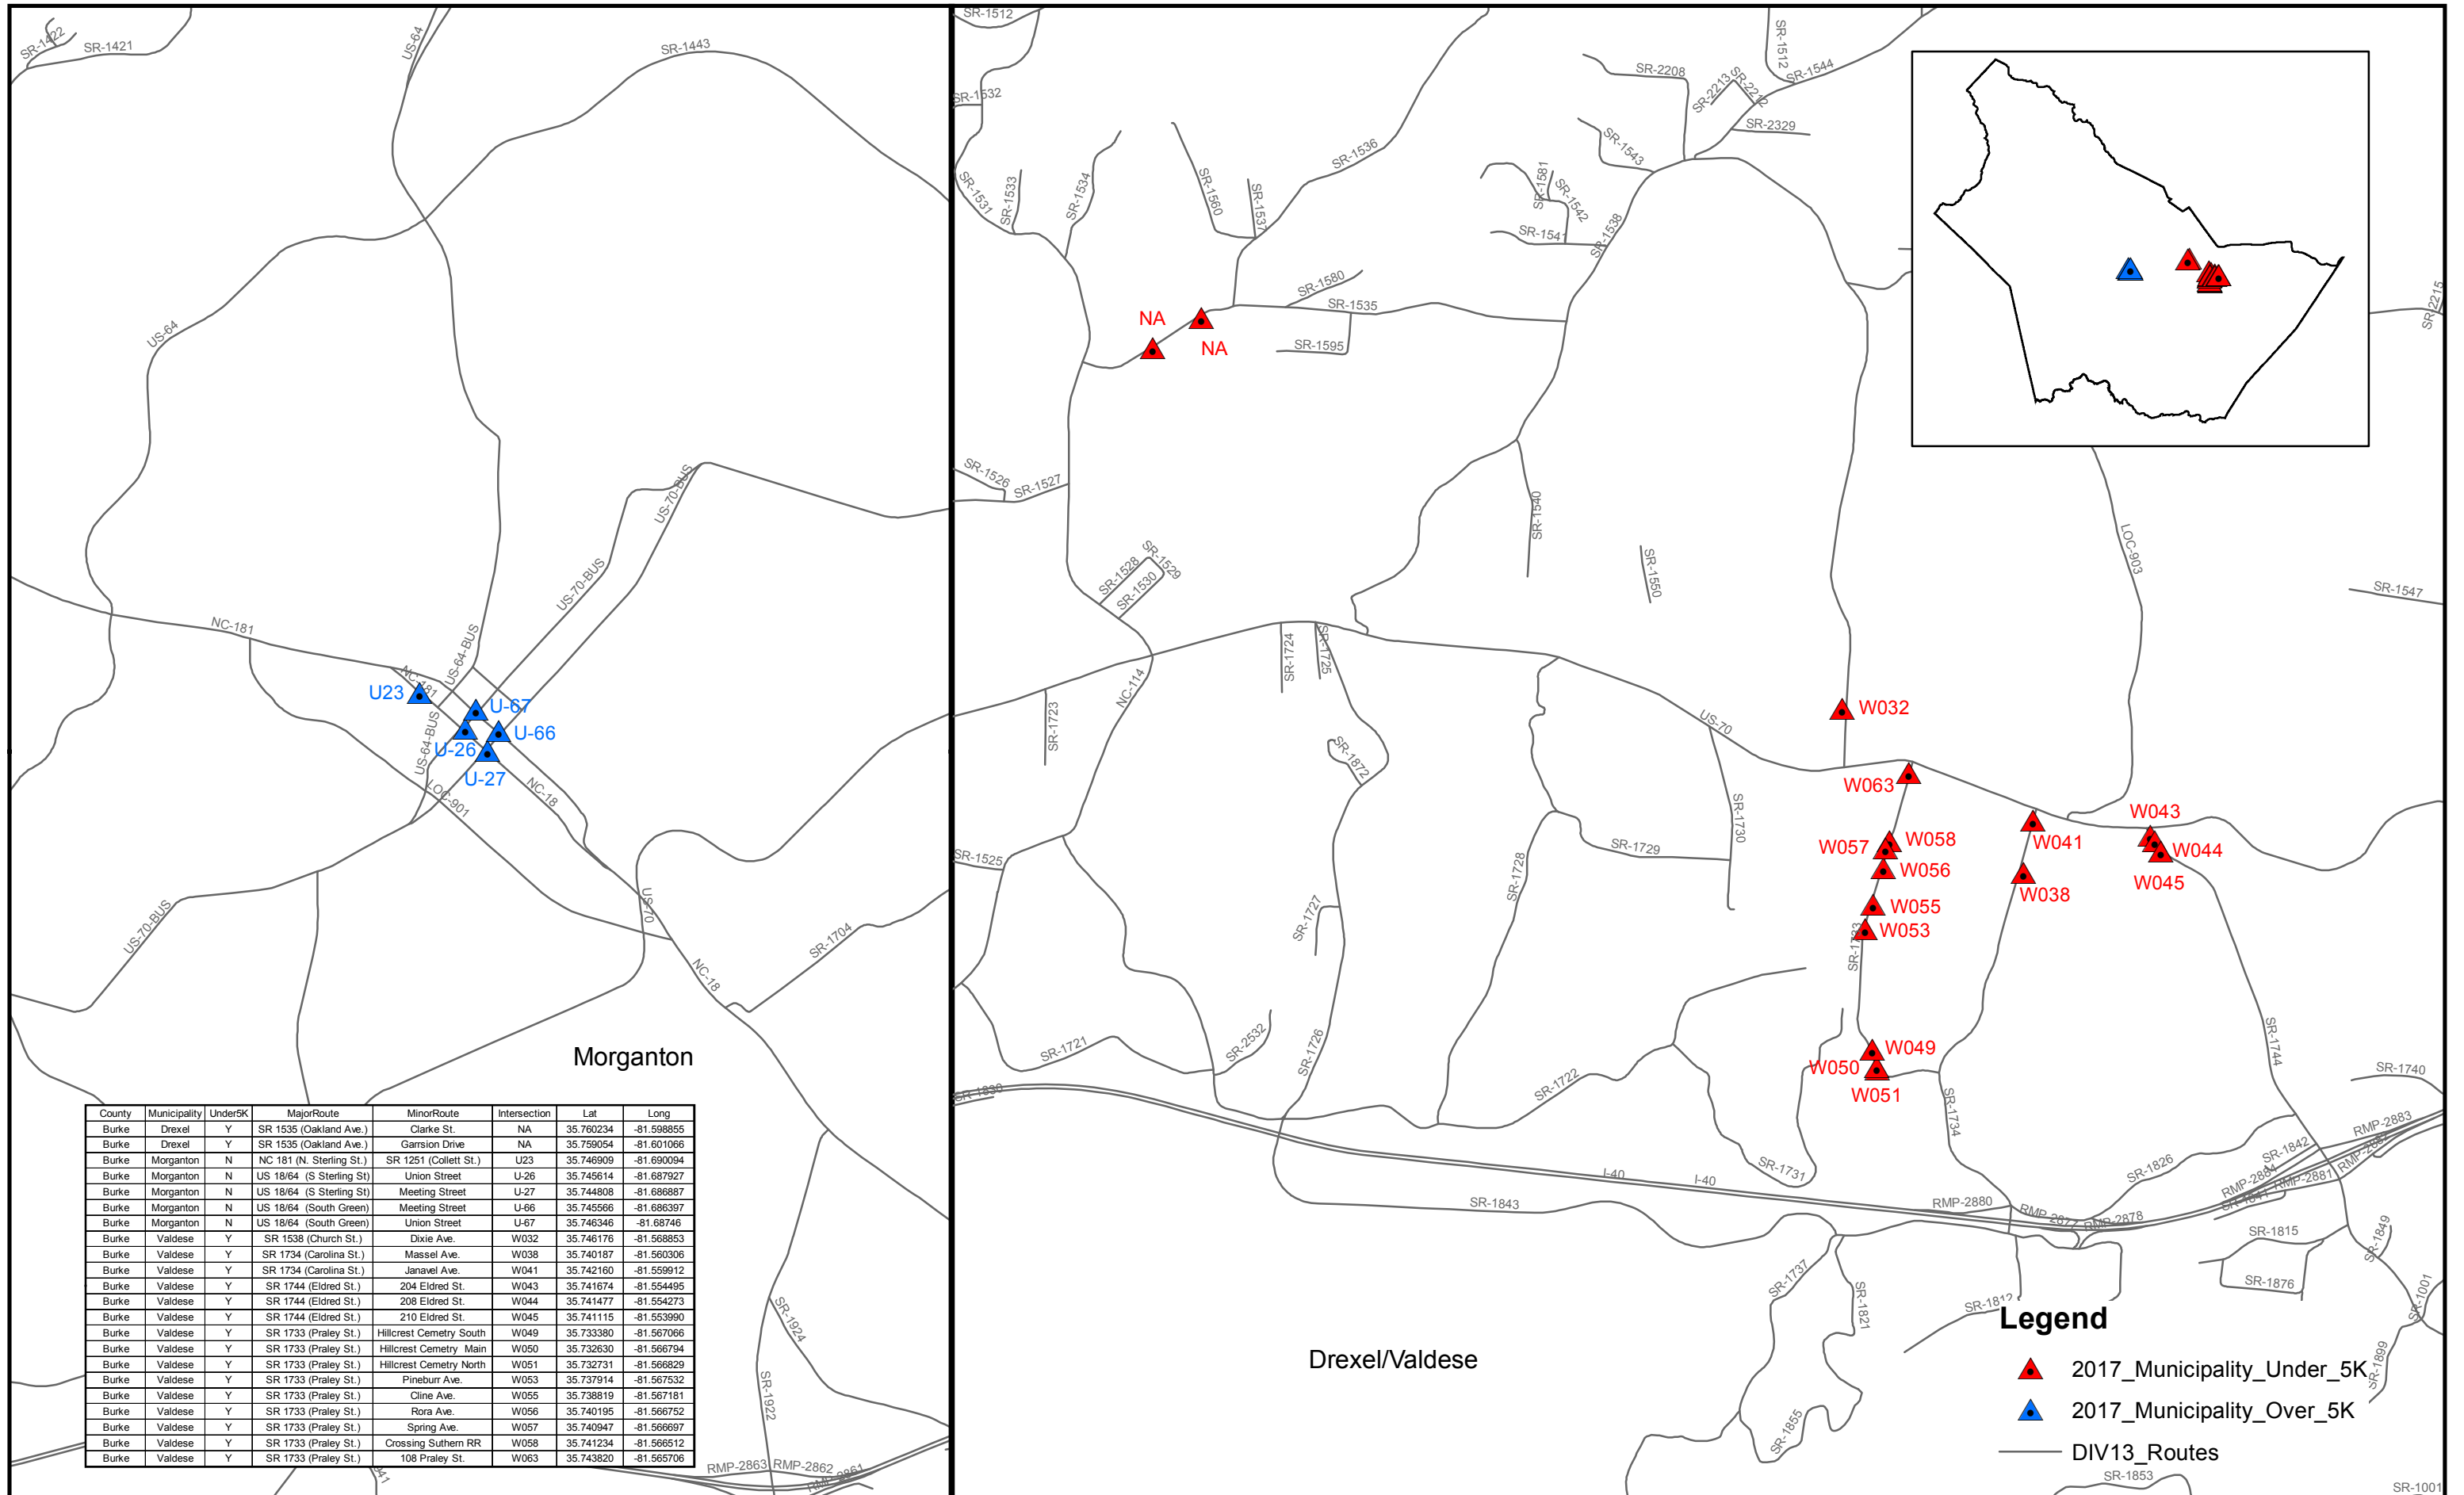

R5793C Burke DM00224

County	Municipality	Under5K	MajorRoute	MinorRoute	Intersection	Lat	Long
Burke	Drexel	Y	SR 1535 (Oakland Ave.)	Clarke St.	NA	35.760234	-81.598855
Burke	Drexel	Y	SR 1535 (Oakland Ave.)	Garrison Drive	NA	35.759054	-81.601066
Burke	Morganton	N	NC 181 (N. Sterling St.)	SR 1251 (Collett St.)	U23	35.746909	-81.690094
Burke	Morganton	N	US 18/64 (S Sterling St)	Union Street	U-26	35.745614	-81.687927
Burke	Morganton	N	US 18/64 (S Sterling St)	Meeting Street	U-27	35.744808	-81.686887
Burke	Morganton	N	US 18/64 (South Green)	Meeting Street	U-66	35.745566	-81.686397
Burke	Morganton	N	US 18/64 (South Green)	Union Street	U-67	35.746346	-81.68746
Burke	Valdese	Y	SR 1538 (Church St.)	Dixie Ave.	W032	35.746176	-81.568853
Burke	Valdese	Y	SR 1734 (Carolina St.)	Massel Ave.	W038	35.740187	-81.560306
Burke	Valdese	Y	SR 1734 (Carolina St.)	Janavel Ave.	W041	35.742160	-81.559912
Burke	Valdese	Y	SR 1744 (Eldred St.)	204 Eldred St.	W043	35.741674	-81.554495
Burke	Valdese	Y	SR 1744 (Eldred St.)	208 Eldred St.	W044	35.741477	-81.554273
Burke	Valdese	Y	SR 1744 (Eldred St.)	210 Eldred St.	W045	35.741115	-81.553990
Burke	Valdese	Y	SR 1733 (Praley St.)	Hillcrest Cemetry South	W049	35.733380	-81.567066
Burke	Valdese	Y	SR 1733 (Praley St.)	Hillcrest Cemetry Main	W050	35.732630	-81.566794
Burke	Valdese	Y	SR 1733 (Praley St.)	Hillcrest Cemetry North	W051	35.732731	-81.566829
Burke	Valdese	Y	SR 1733 (Praley St.)	Pineburr Ave.	W053	35.737914	-81.567532
Burke	Valdese	Y	SR 1733 (Praley St.)	Cline Ave.	W055	35.738819	-81.567181
Burke	Valdese	Y	SR 1733 (Praley St.)	Rora Ave.	W056	35.740195	-81.566752
Burke	Valdese	Y	SR 1733 (Praley St.)	Spring Ave.	W057	35.740947	-81.566697
Burke	Valdese	Y	SR 1733 (Praley St.)	Crossing Suthern RR	W058	35.741234	-81.566512
Burke	Valdese	Y	SR 1733 (Praley St.)	108 Praley St.	W063	35.743820	-81.565706

Legend

- ▲ 2017_Municipality_Under_5K
- ▲ 2017_Municipality_Over_5K
- DIV13_Routes